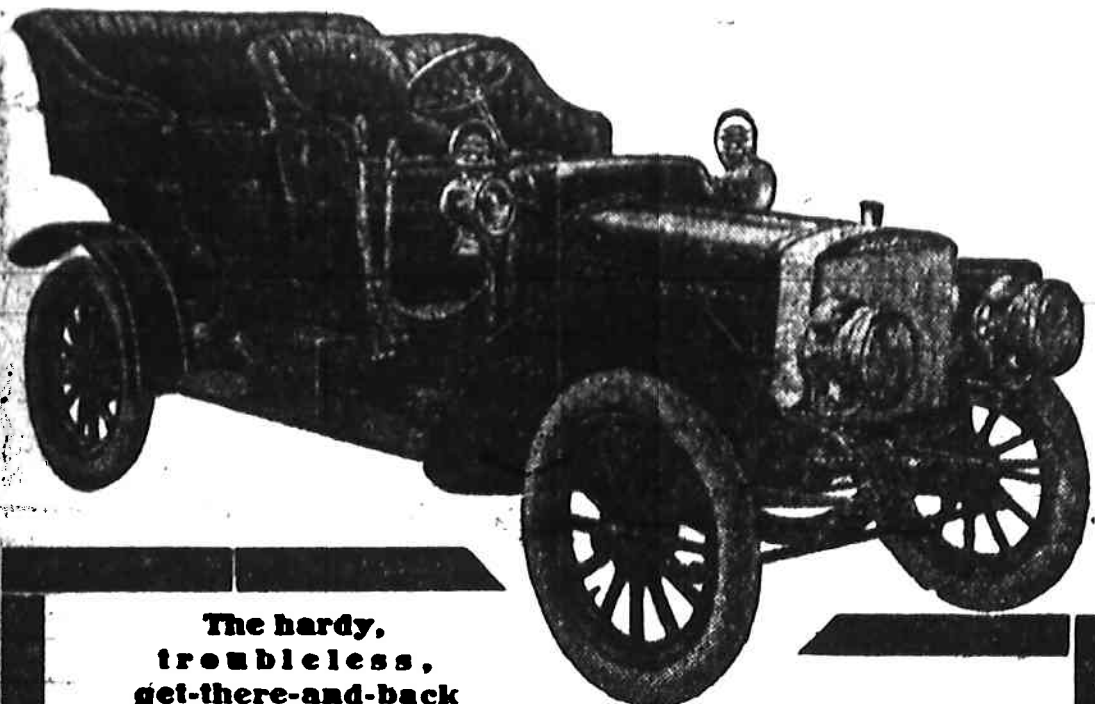

knows Kelly will lick him if they ever clash again, and he is afraid, afraid, afraid. In the final, he was also 8-1-5. It does not count, as he knocked down a hurdle.

The hardy,
troubleless,
get-there-and-back

Mitchell

Can do its OWN talking better than the highest priced
salesman we could employ

- 20 h. p. Runabout.....\$1,000
- 35 h. p. Touring Car.....\$2,000

Both models have 4-cylinder, water-cooled engines; shaft drive; sliding gear transmission, 3 forward speeds and reverse. Any American tires; 30x3 1/2 on Runabout and 32x4 on Touring Car; wheel bases, 90 inches and 108 inches respectively.