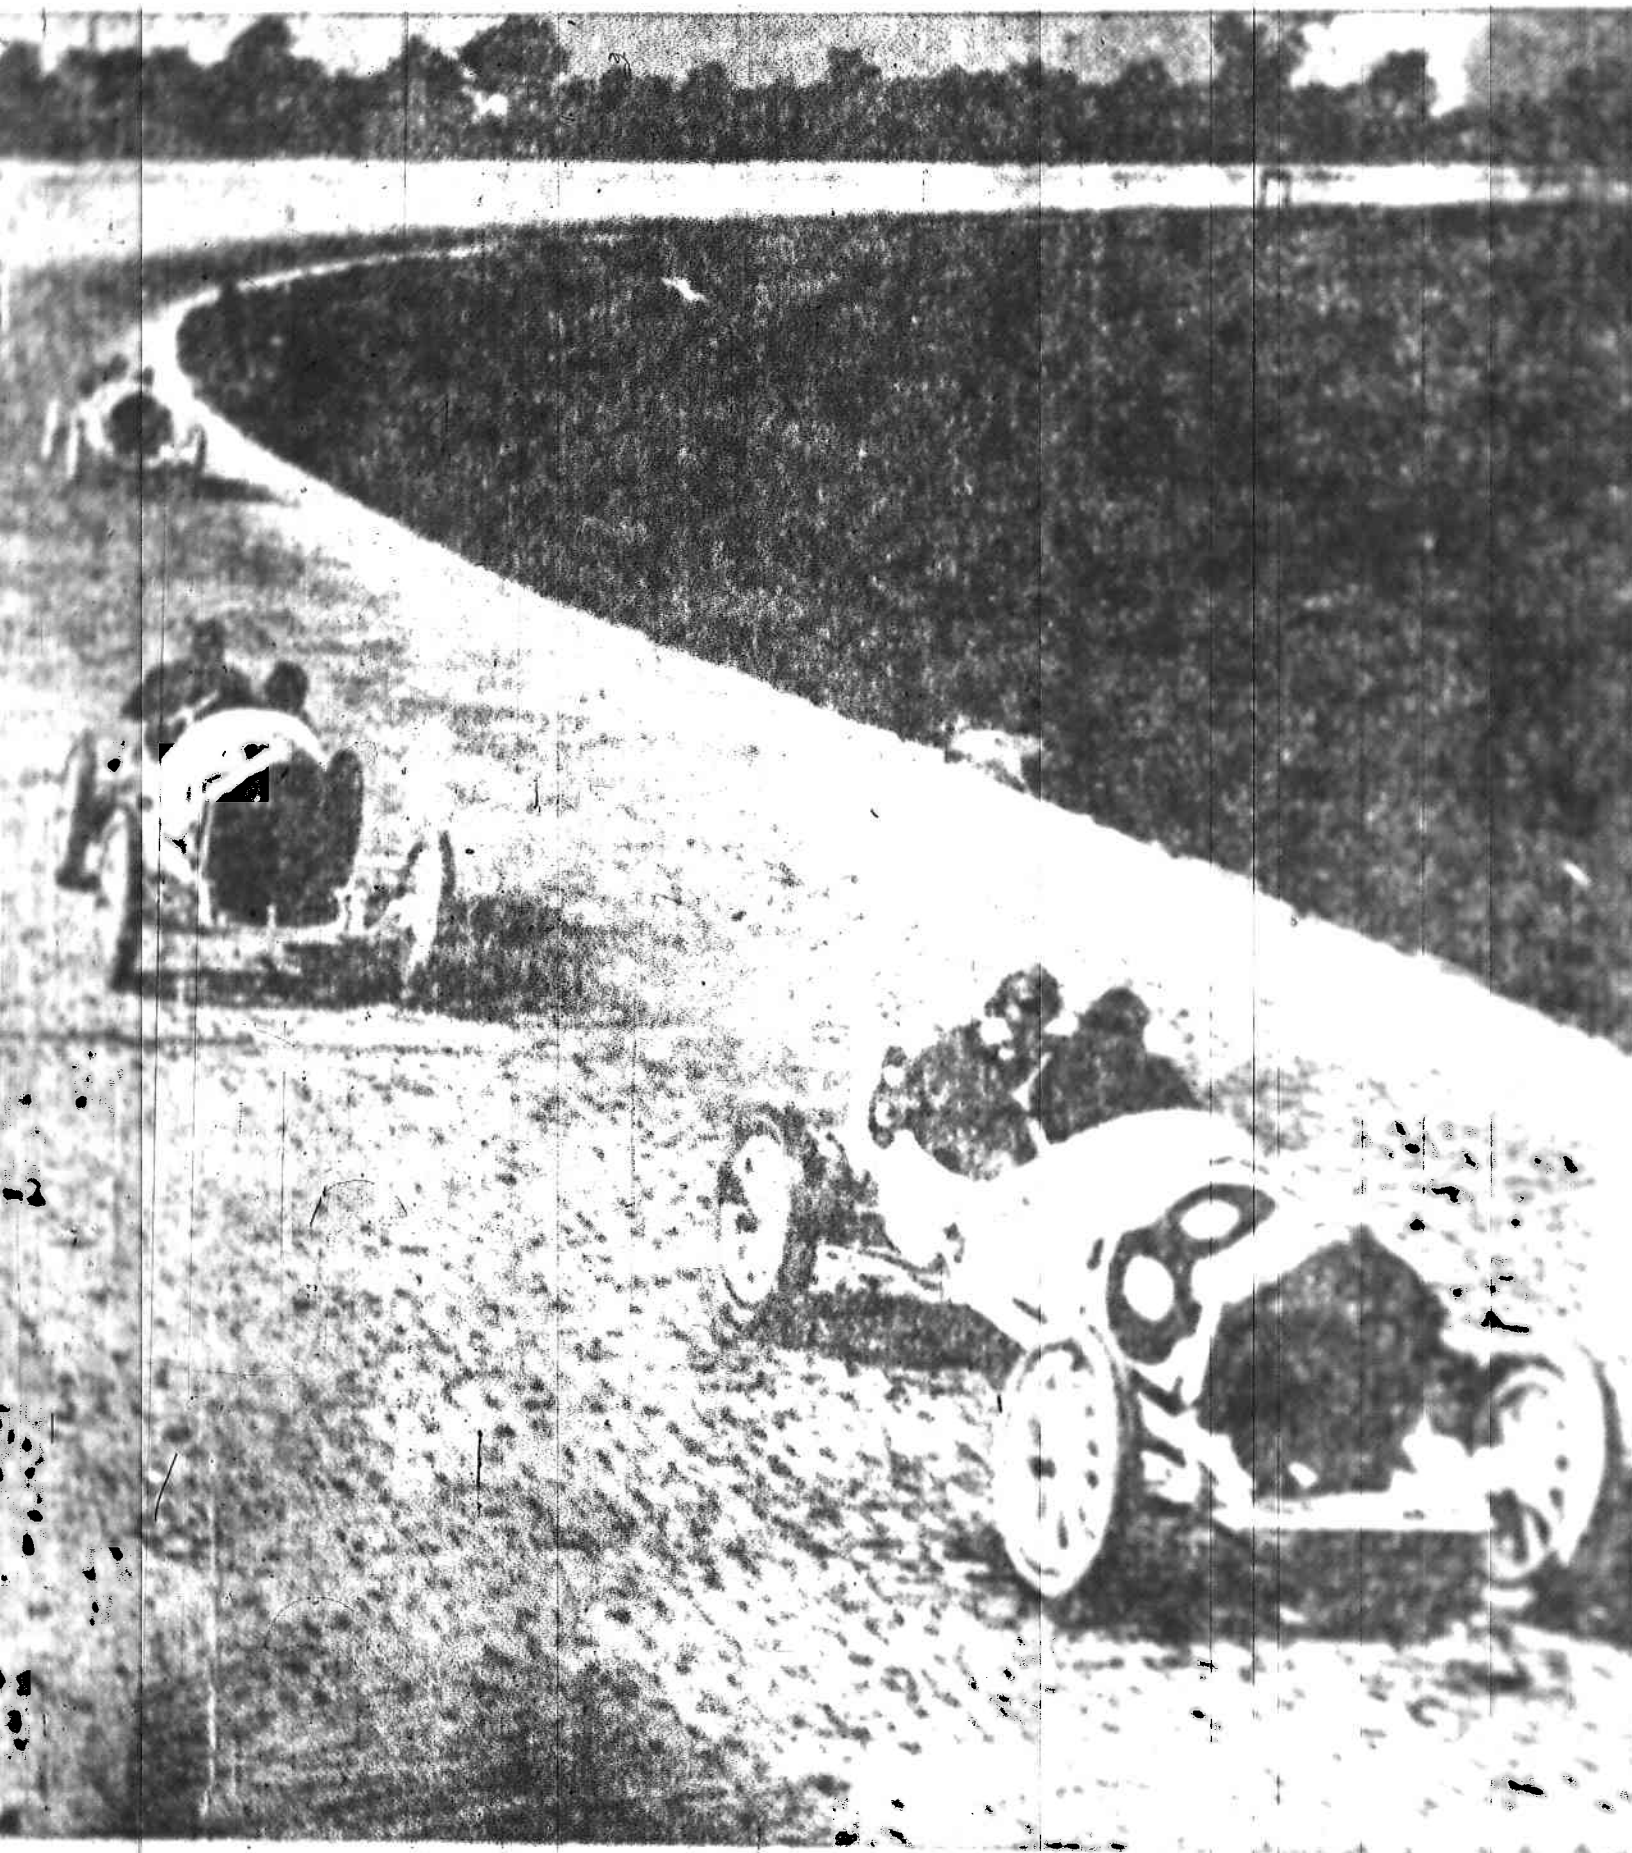

ER LIKE LEECHES IN SPEEDWAY TR

STUTZ, TEAM