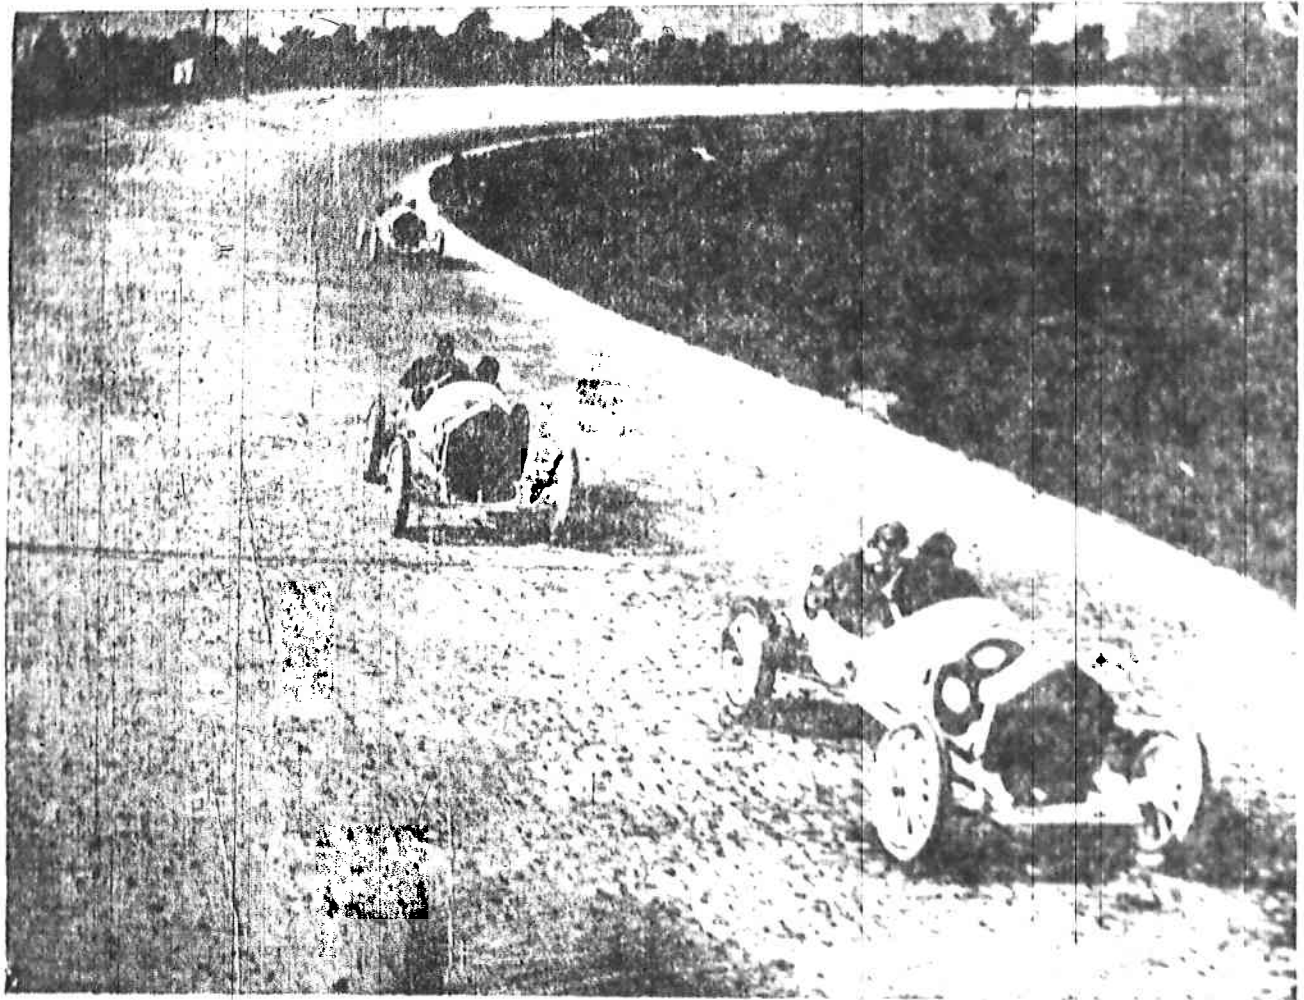

# STICK TOGETHER LIKE LEECHES IN SPEEDWAY TRIALS

STUTZ TEAM

The most accurate, evenly balanced exhibition of team work ever seen on the speedway was that given yesterday by the Stutz trio, Anderson, Merz and Herr, when they were sent away under the wire to see how closely they could approximate 1.46 for the course, while running together. Lap after lap was reeled off in the time named, all three cars sticking together like leeches. True, one or the other, judging the pace to be a trifle too slow, would now and then speed away from the rest of the outfit. These spurts, however, were purely momentary, the

gaps between the cars again being closed up in a jiffy. The above photograph was taken on the northwest turn, as the three were rounding into the straightaway.